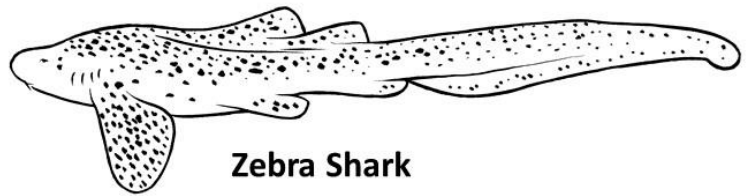

Shark Observations

Let's explore more about our sharks

- Open the Aquarium of the Pacific Shark Lagoon webcam by going to the following link: <https://bit.ly/3vvOLTz> or scan the QR code at the bottom of the page.
- Record or share your observations with a family member. What do you notice? What are you curious about?
- Draw your favorite shark in Shark Lagoon!

Shark Comparisons:

Take a look at the two sharks below. Can you find them in Shark Lagoon?

Blacktip Reef Shark

Zebra Shark

1. Can you find three things that are the same between these two sharks? It could be something on their body, or it could be behaviors you see on the webcam.
2. Can you spot any differences?