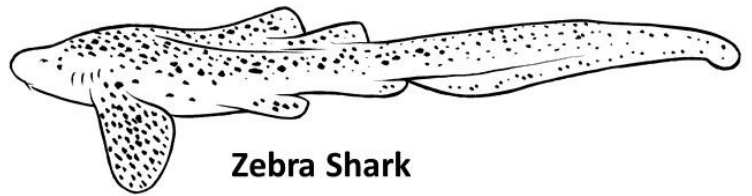

Shark Observations

Let's explore more about our sharks

- Open the Aquarium of the Pacific Shark Lagoon webcam by going to the following link: <https://bit.ly/3vvOLTz> or scan the QR code at the bottom of the page.
- Record or share your observations with a family member. What do you notice? What are you curious about?
- Draw your favorite shark in Shark Lagoon!

Shark Comparisons:

Take a look at the two sharks below. Can you find them in Shark Lagoon?

Blacktip Reef Shark

Zebra Shark

1. Can you find three things that are the same between these two sharks? It could be something on their body, or it could be behaviors you see on the webcam.
2. Can you spot any differences?

Things to note: color, shape, movement!

SCAN ME