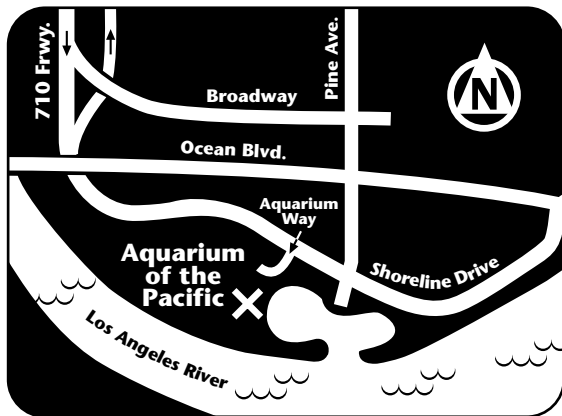

## DIRECTIONS:

Take the 710 Fwy. South.

Follow signs for the

Aquarium and downtown

Long Beach. The 710

becomes Shoreline Drive.

Turn right on Aquarium

Way.

## AREA FREEWAYS

## DOWNTOWN LONG BEACH

©2001 Aquarium of the Pacific • The Aquarium is a non-profit 501(C)(3) institution. We rely on the donations of individuals, foundations and corporations to provide exciting and innovative exhibits and educational programs for the public. Thank you for your support.