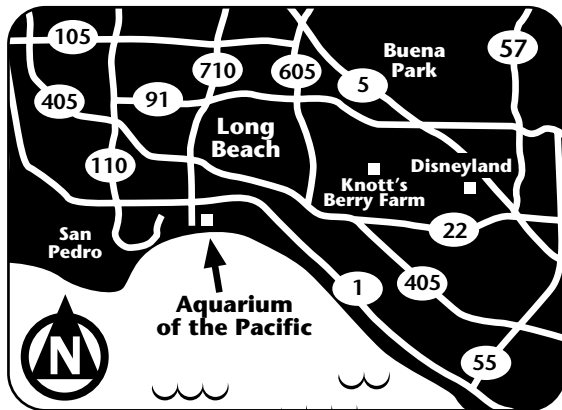

## DIRECTIONS:

Take the 710 Fwy. South.

Follow signs for the

Aquarium and downtown

Long Beach. The 710

becomes Shoreline Drive.

Turn right on Aquarium

Way.

## AREA FREEWAYS