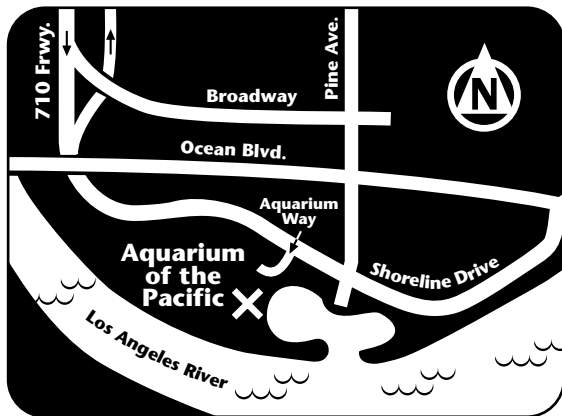

## DIRECTIONS:

Take the 710 Fwy. South.

Follow signs for the

Aquarium and downtown

Long Beach. The 710

becomes Shoreline Drive.

Turn right on Aquarium

Way.

## AREA FREEWAYS

## DOWNTOWN LONG BEACH

 ©2001 Aquarium of the Pacific • The Aquarium is a non-profit 501(C)(3) institution. We rely on the donations of individuals, foundations and corporations to provide exciting and innovative exhibits and educational programs for the public. Thank you for your support.