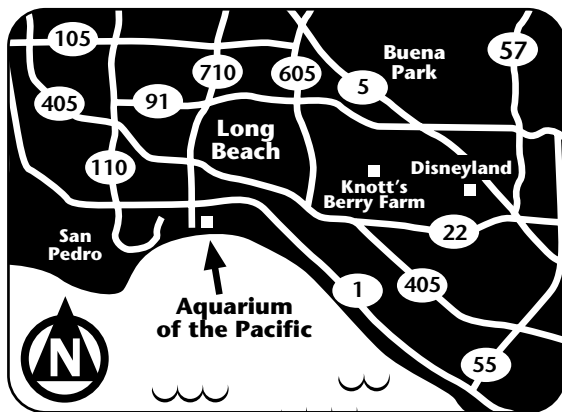

## DIRECTIONS:

Take the 710 Fwy. South.

Follow signs for the

Aquarium and downtown

Long Beach. The 710

becomes Shoreline Drive.

Turn right on Aquarium

Way.

## AREA FREEWAYS